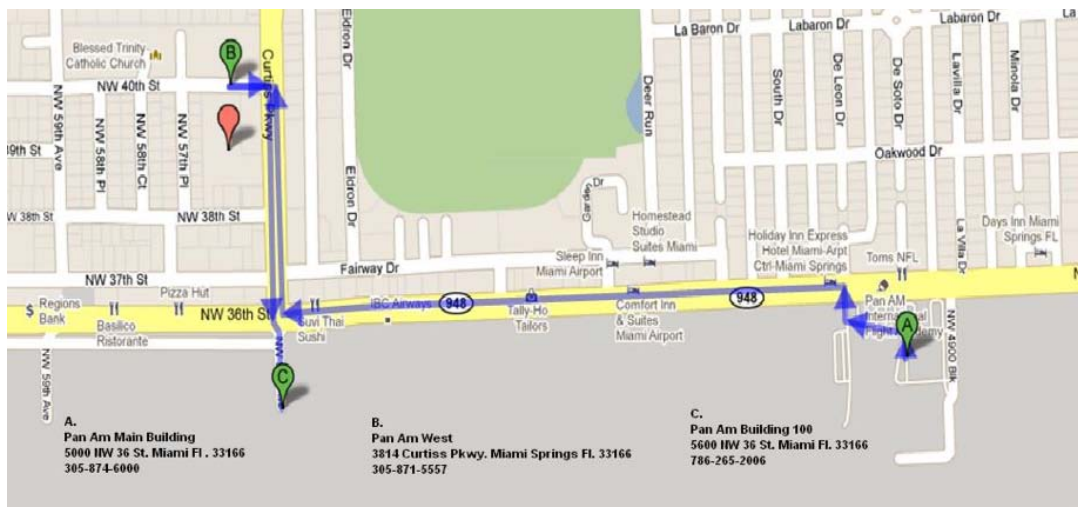

A.
Pan Am Main Building
5000 NW 36 St. Miami FL. 33166
305-874-6000

B.
Pan Am West
3814 Curtis Pkwy. Miami Springs FL. 33166
305-871-5557

C.
Pan Am Building 100
5600 NW 36 St. Miami FL. 33166
786-265-2006